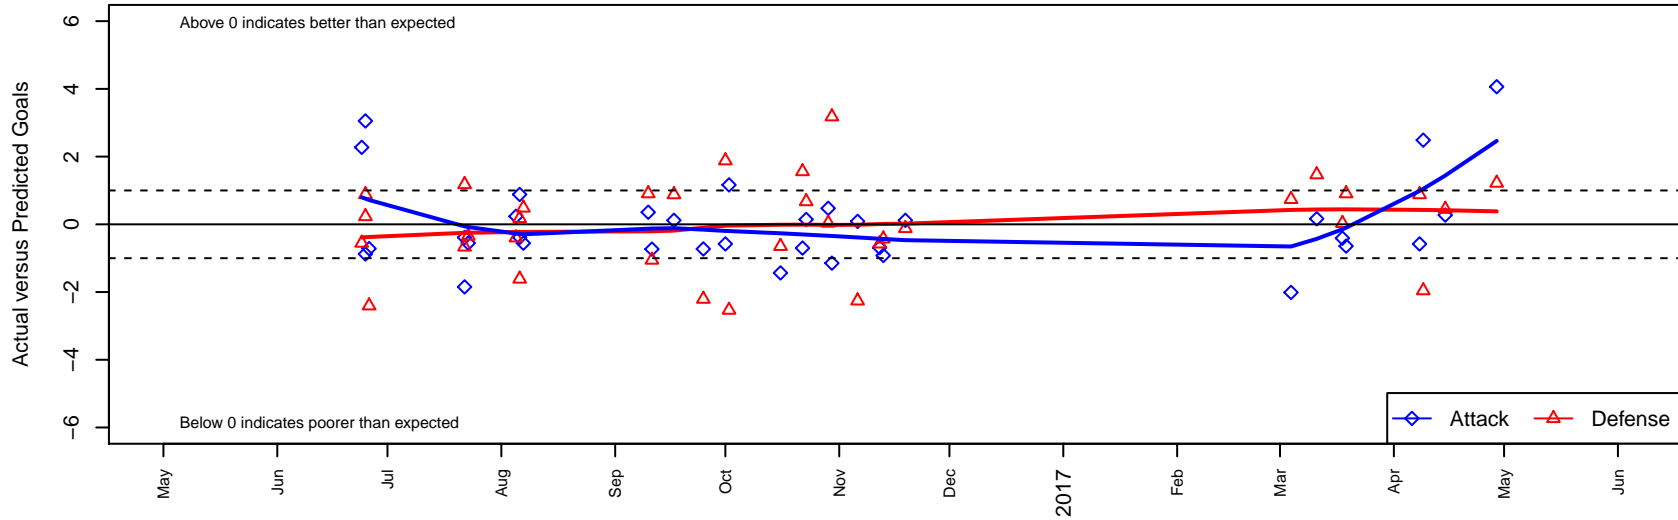

# WUSC White B03

Willamette United Soccer Club  
 Willamette, OR  
 B03 total strength=985  
 attack=2.38 defense=1.52  
 fall league = PTT B03 Div 1 White  
 spr league = Spr OYS B03 Div 2 Green

alt names used:  
 WUSC 2003B White  
 WUSC 2003B White  
 WILLAMETTE UNITED WUSC 2003B WHITE  
 WUSC 03B White  
 WUSC 03B White  
 WUSC 03B White

Venues played:  
 2016 Clash At the Border Div 2 Gold/Silver/Bro  
 2016 Oswego Nike Cup Silver U14  
 2016 Mt Hood Challenge U14 Silver  
 2016 PTT B03 Division 1 White  
 2016 OYS Presidents Cup B03  
 2016 Spr OYS B03 Division 2 Green

**WUSC White B03**  
 Dots are actual minus expected GF (blue circles) and GA (red triangles).  
 Blue line is smoothed change in attack strength. Red is smoothed change in defense strength.

**attack and defense variance (black dot)  
relative to other teams  
and top 10 in region**