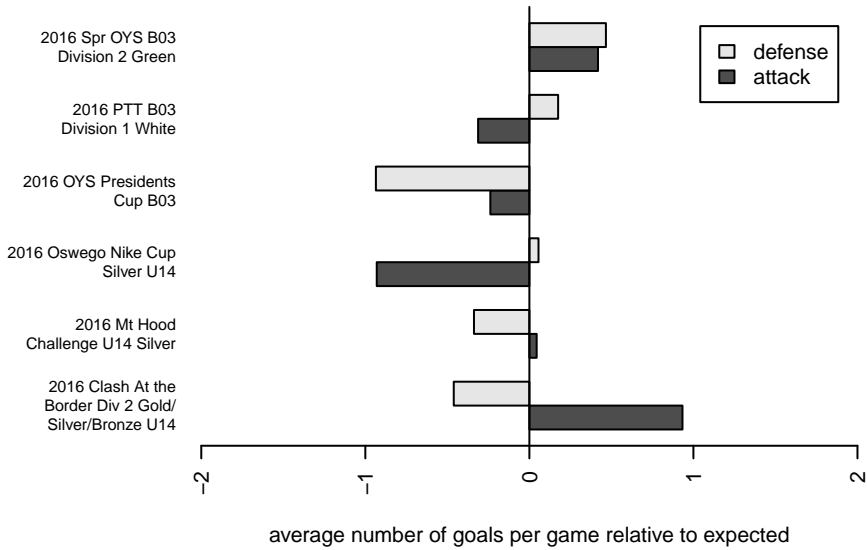

Performance relative to 13 month average