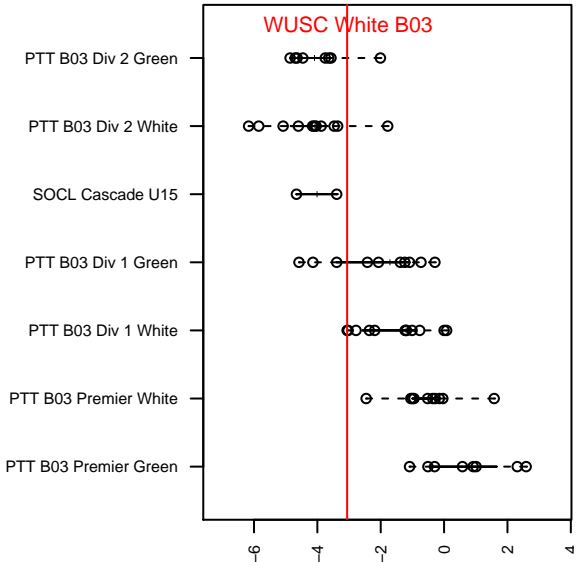

**attack and defense rating
relative to others at age
and all opponents in last 13 months**